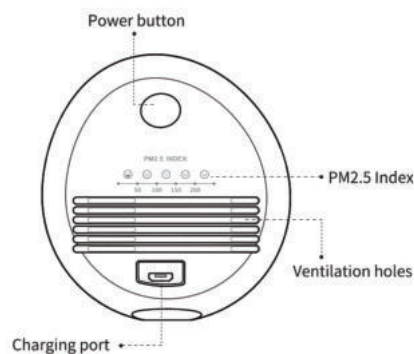

ponpe

INSTRUMENTS

Air quality monitor/Smart portable

PONPE 425PM

- Handheld indoor air quality monitor
- Mini stone design,international patent product
- PM2.5 laser sensor technology,providing more accurate measurement date
- Black body with transparent PC cover,high-end and fashionable
- HD LED display screen with 180° view angle,which is visible from any angle
- Small and portable,and with built-in lithium battery, let you know the PM2.5 value at anytime and anywhere

Specifications

Brand	Ponpe Instrument
Model	PONPE 425PM
Product size	78*84*52mm
Display screen	LED digital display
Power supply	Battery
Battery capacity	500mAh
Battery working time	more than 5 hours
Measuring range	0-999ug/m3
Resolution	1ug/m ³
Accuracy	+/-10ug/m ³ (low concentration) +/-15% (high concentration)

wide:78mm high:84mm thickness:52

Packing box