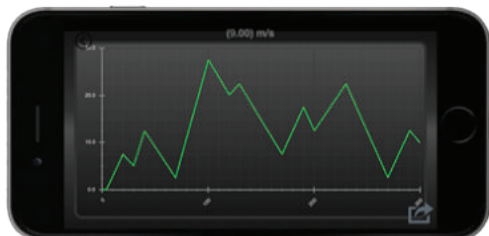

General technical data

Automatic shutdown	About 15 minutes
Atmospheric pressure	500mb~2Bar
Operating temperature	0~50°C
Storage temperature	-10~60 °C
Storage humidity	0~75%RH, no condensation
Power supply	4x1.5V, AAA batteries
Size	175mmx45mmx26mm
Weight	82g